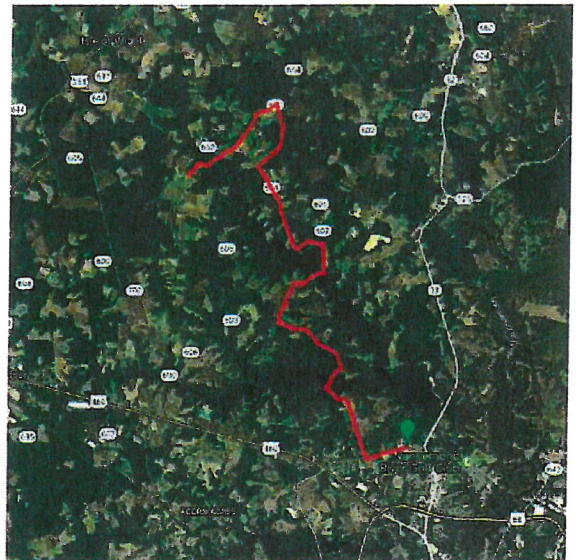

**25-Mile Route**

<u>Turn</u>	<u>Total Miles</u>
R onto Matoaka Rd	0.9
R onto Girl Scout Dr	2.71
L Girl Scout Dr turns in Milner Rd	3.6
R onto Lake Prince Dr	5
<b>REST STOP 1 AT VETERANS MEMORIAL ENTRANCE</b>	5.1
R onto Everets Rd	5.93
L onto Kirk Rd	6.59
L onto Quaker Rd	7.2
Hard L onto Woodland Dr	11.29
R onto Orbit Rd	13.82
<b>REST STOP 2 AT WOODLAND UNITED METHODIST CHURCH</b>	13.85
L onto Woodland Dr	13.9
Hard R onto Quaker Rd	16.5
R onto Kirk Rd	20.5
R onto Everets Rd	21.1
L onto Lake Prince Dr	21.8
<b>REST STOP 3 AT VETERANS MEMORIAL ENTRANCE</b>	22.7
L onto Milners Rd	22.7
R onto Girl Scout Dr	24.1
L onto Matoaka Rd	25
L onto King's Ford Rd	26.9
<b>FINISH AT KING'S FORK HIGH SCHOOL</b>	27.72

This route brought to you by: